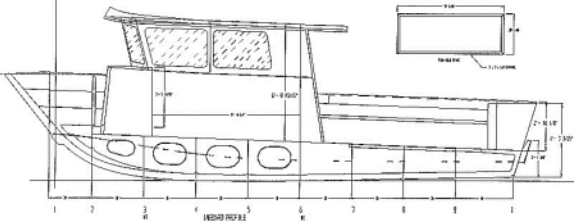

PLAN

MIDSHIP PROFILE