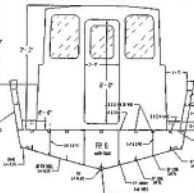

VIEW LOOKING AFT