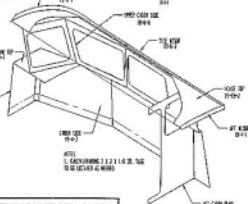

VIEW LOOKING FORWARD

SPECIALTY MARINE		30 x 10' 6" (9.14 x 3.18) m	
30 x 10' 6" (9.14 x 3.18) m		GENERAL ARRANGEMENTS	
DATE	NO. 10	SCALE	AS SHOWN
BY: [Signature]		BY: [Signature]