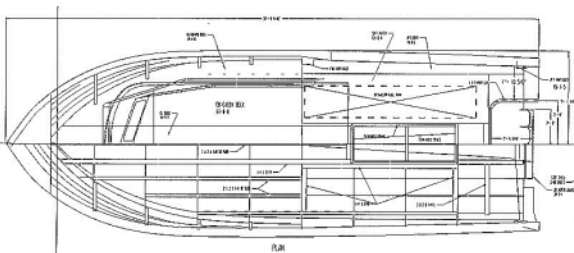

VIEW LOOKING AFT

VIEW LOOKING FORWARD

SPECIALTY MARINE		30 x 10' 6" (9.14 x 3.18) m	
30 x 10' 6" (9.14 x 3.18) m		GENERAL ARRANGEMENTS	
DATE	NO. 10	SCALE	AS SHOWN
BY: [Signature]		BY: [Signature]