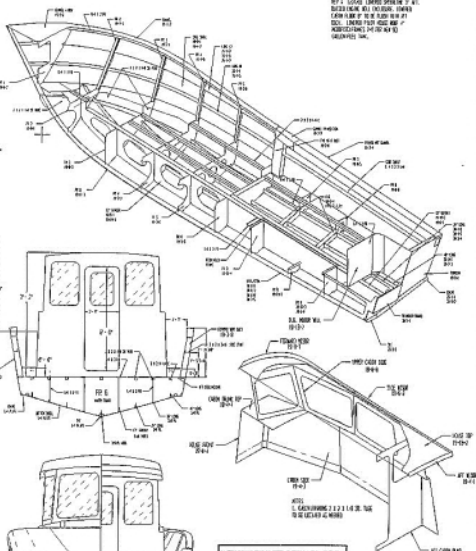

VIEW LOOKING AFT