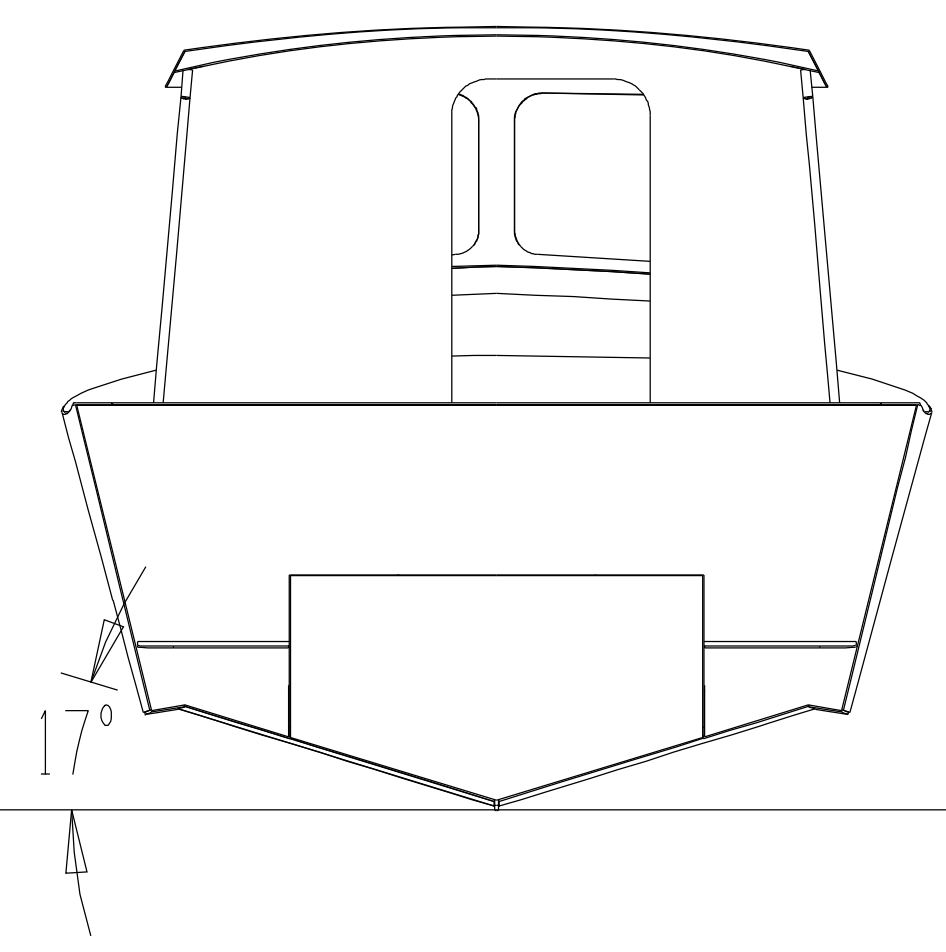

WL @ 3881.8 LBS  
BASELINE

	SPECIALTY MARINE PO Box 1081, Scappoose, OR, 97056		
	25 SITKA STRETCHED CABIN VIEWS		
SIZE	FSCM NO.	DNG NO.	1032 INTERNET VIEWS
SCALE 1/2"=1'0"			REV D
SHEET			10/5/11