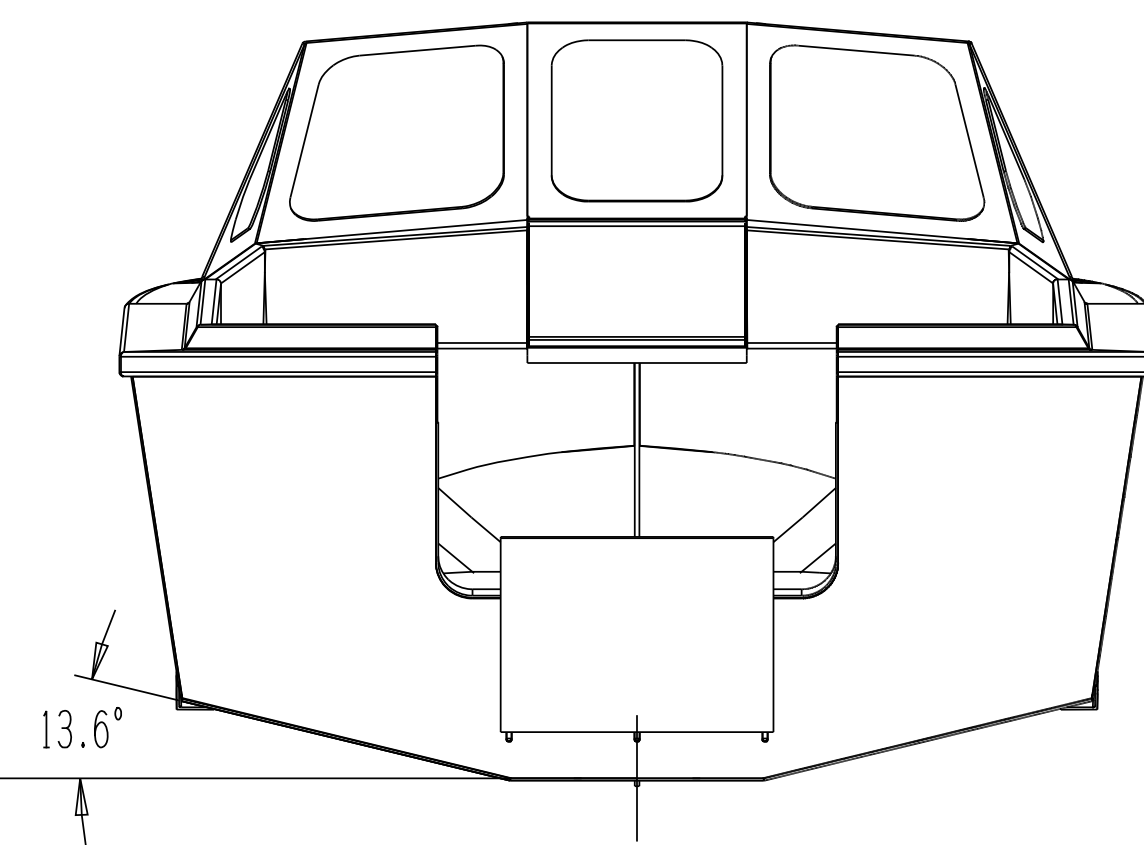

© COPYRIGHT

05/14/2015
SPECIALTY MARINE
PO Box 1081, Scappoose, OR 97056

18 FT SPORTSTER OUTBOARD

SIZE	FSCM NO.	DWG NO.	INTERNET VIEWS	REV
SCALE	3/4" = 1'0"		SHEET