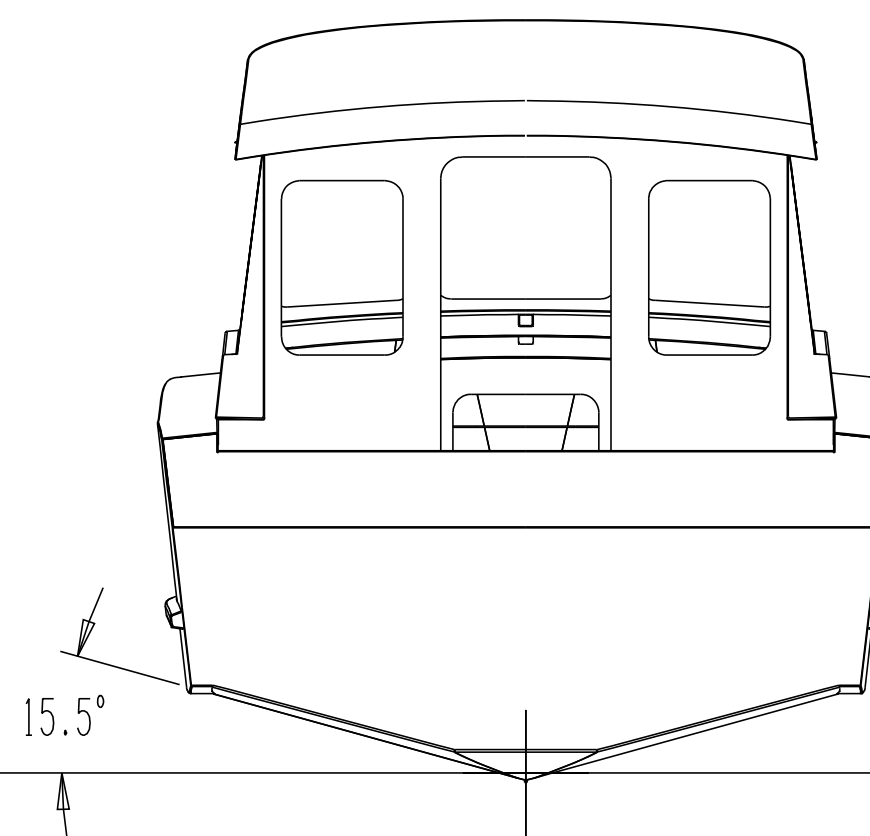

1/15/2017

COPYRIGHT	SPECIALTY MARINE PO Box 1081, Scappoose, OR, 97056		
	28 X 10 ORCA (8.5 X 3.1 M)		
SIZE	FSDM NO.	DWG NO.	REV
SCALE 3/8"=1'0"		1722 INTERNET VIEWS	A
		SHEET